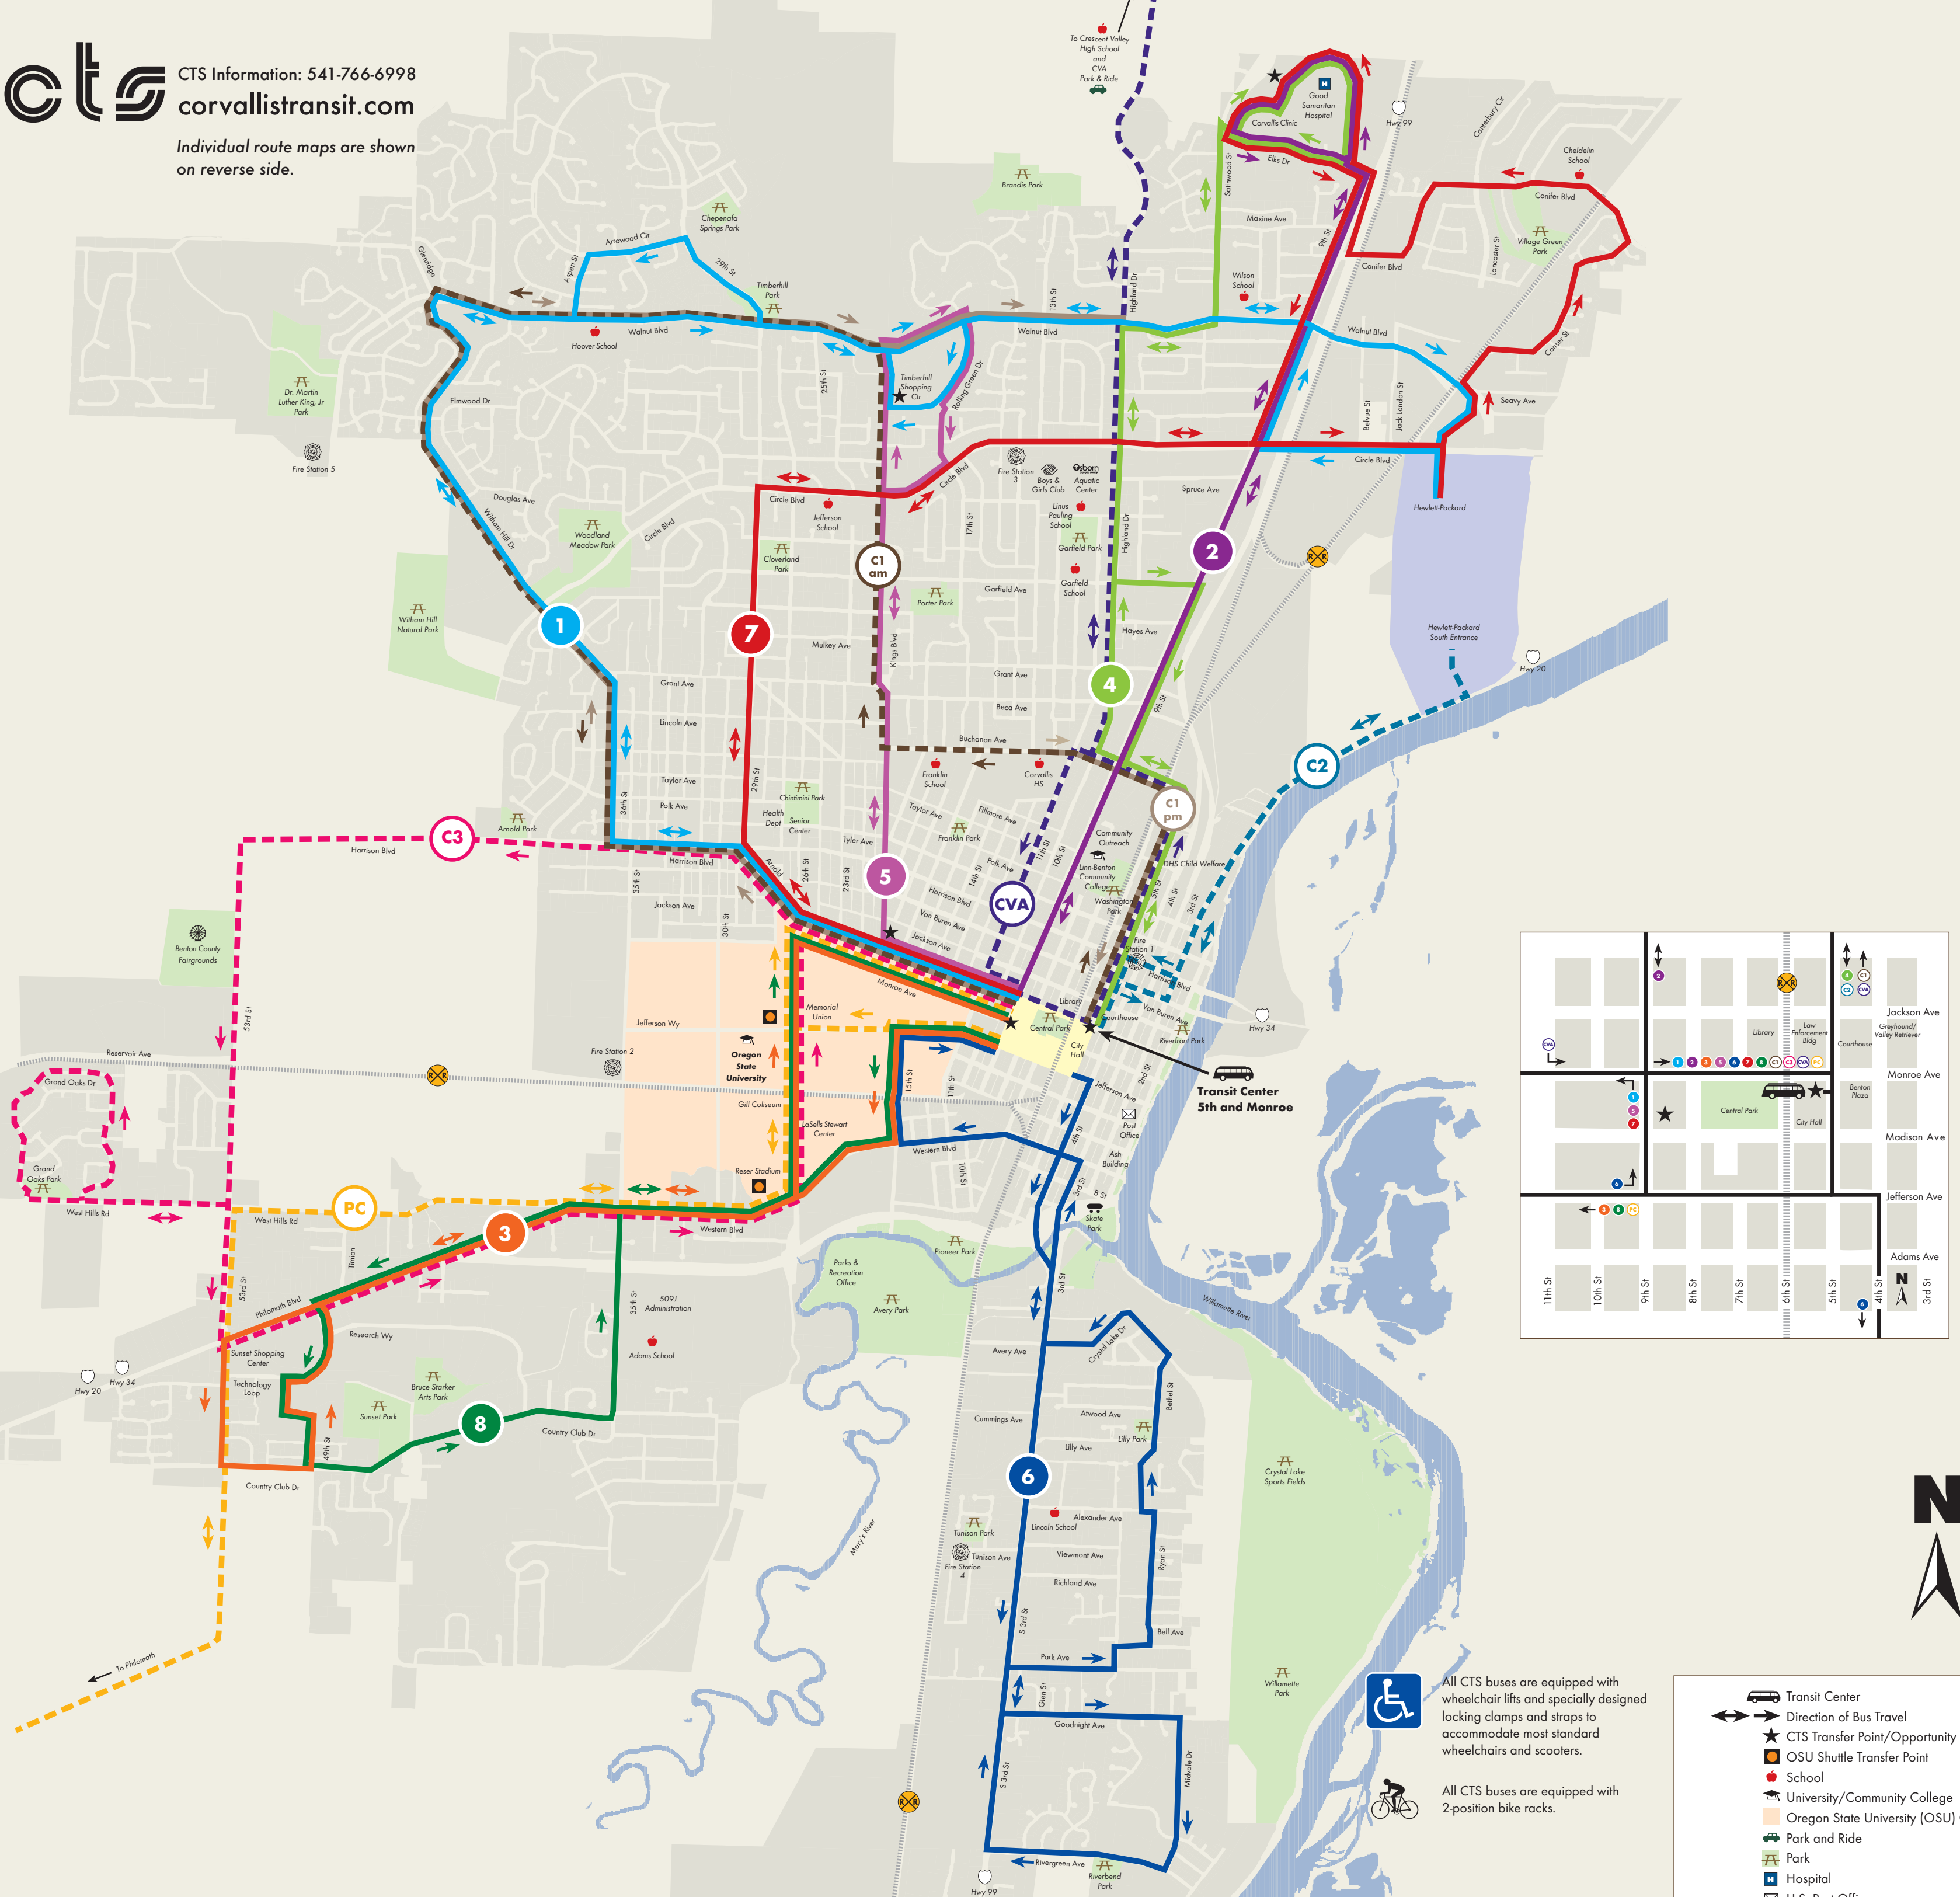

Individual route maps are shown on reverse side.

All CTS buses are equipped with wheelchair lifts and specially designed locking clamps and straps to accommodate most standard wheelchairs and scooters.

All CTS buses are equipped with 2-position bike racks.

- Transit Center
- Direction of Bus Travel
- CTS Transfer Point/Opportunity
- OSU Shuttle Transfer Point
- School
- University/Community College
- Oregon State University (OSU) Campus
- Park and Ride
- Park
- Hospital
- U.S. Post Office
- Fire Stations
- Fairgrounds
- Aquatic Center
- Skate Park