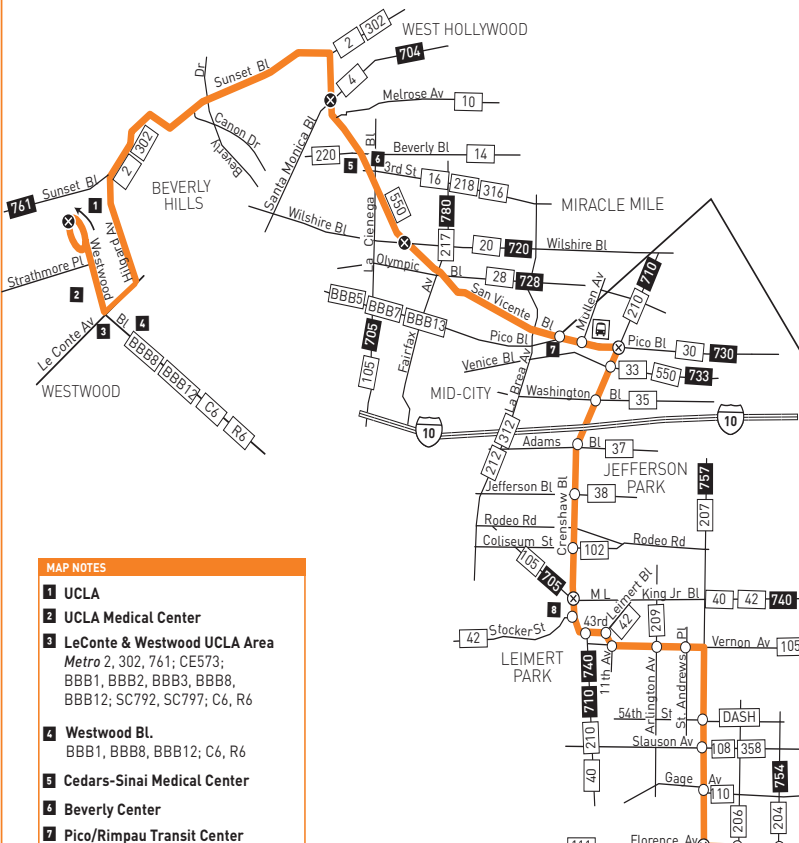

Limited Stop Area:
Limited stops only, as shown, between San Vicente & Pico Bls. and Imperial/Wilmington Station

MAP NOTES

- **1 UCLA**
- **2 UCLA Medical Center**
- **3 Le Conte & Westwood UCLA Area**
  Metro 2, 302, 761; CE573; BBB1, BBB2, BBB3, BBB8, BBB12; SC792, SC797; C6, R6
- **4 Westwood Bl.**
  BBB1, BBB8, BBB12; C6, R6
- **5 Cedars-Sinai Medical Center**
- **6 Beverly Center**
- **7 Pico/Rimpau Transit Center**
  Metro 30, 730; BBB5, BBB7, BBB13
- **8 Baldwin Hills Crenshaw Plaza**
- **9 Manchester Harbor Transitway Sta.**
  Metro Freeway 460, 550, Metro Silver Line Street 45, 81, 115, 745
- **10 103rd St Station**
  Metro Blue Line Metro 55, 117, 254, 612; DASH Watts
- **11 Watts Towers**
- **12 Imperial/Wilmington Station**
  Metro Blue Line Metro Green Line Metro 55, 120, 202, 205, 305, 612; GA5; Lynwood Trolley; Willowbrook and King Medical Center Shuttles
- **13 King Medical Center**

LEGEND

- Route of Line 305
- Limited Stop
- X
   Timepoint
- X
   Limited Stop and Timepoint
- Metro Rail
- Metro Rail Station
- X
   Metro Rail Station and Timepoint
- Transit Center
- Connecting Lines
- Rapid Connecting Lines
- BBB Santa Monica's Big Blue Bus
- C Culver CityBus
- CE LADOT Commuter Express
- GA Gardena Bus Lines
- R Rapid
- SC Santa Clarita Transit