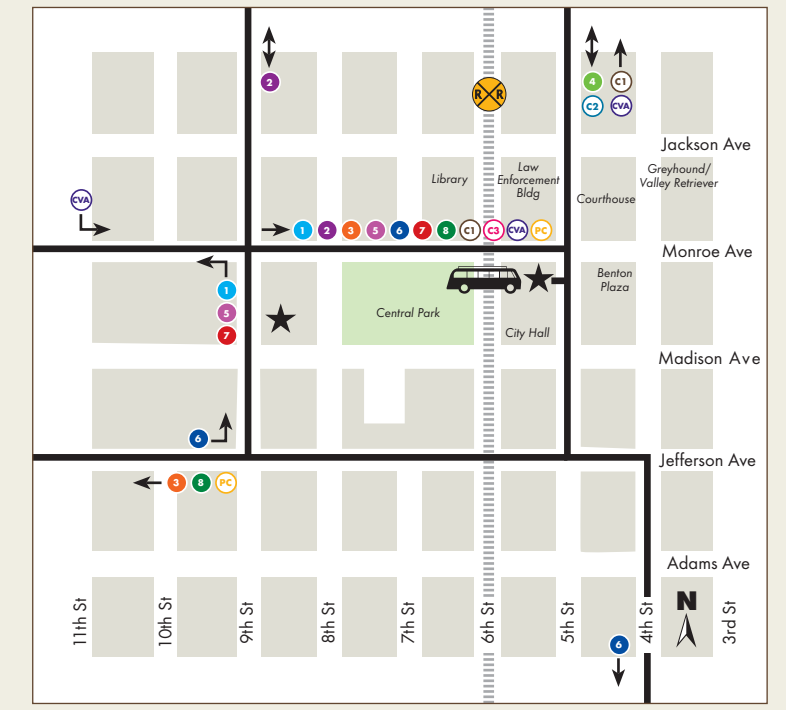

CTS Information: 541-766-6998  
 corvallistransit.com

Individual route maps are shown  
 on reverse side.

All CTS buses are equipped with wheelchair lifts and specially designed locking clamps and straps to accommodate most standard wheelchairs and scooters.

All CTS buses are equipped with 2-position bike racks.

- Transit Center
- Direction of Bus Travel
- CTS Transfer Point/Opportunity
- OSU Shuttle Transfer Point
- School
- University/Community College
- Oregon State University (OSU) Campus
- Park and Ride
- Park
- Hospital
- U.S. Post Office
- Fire Stations
- Fairgrounds
- Aquatic Center
- Skate Park