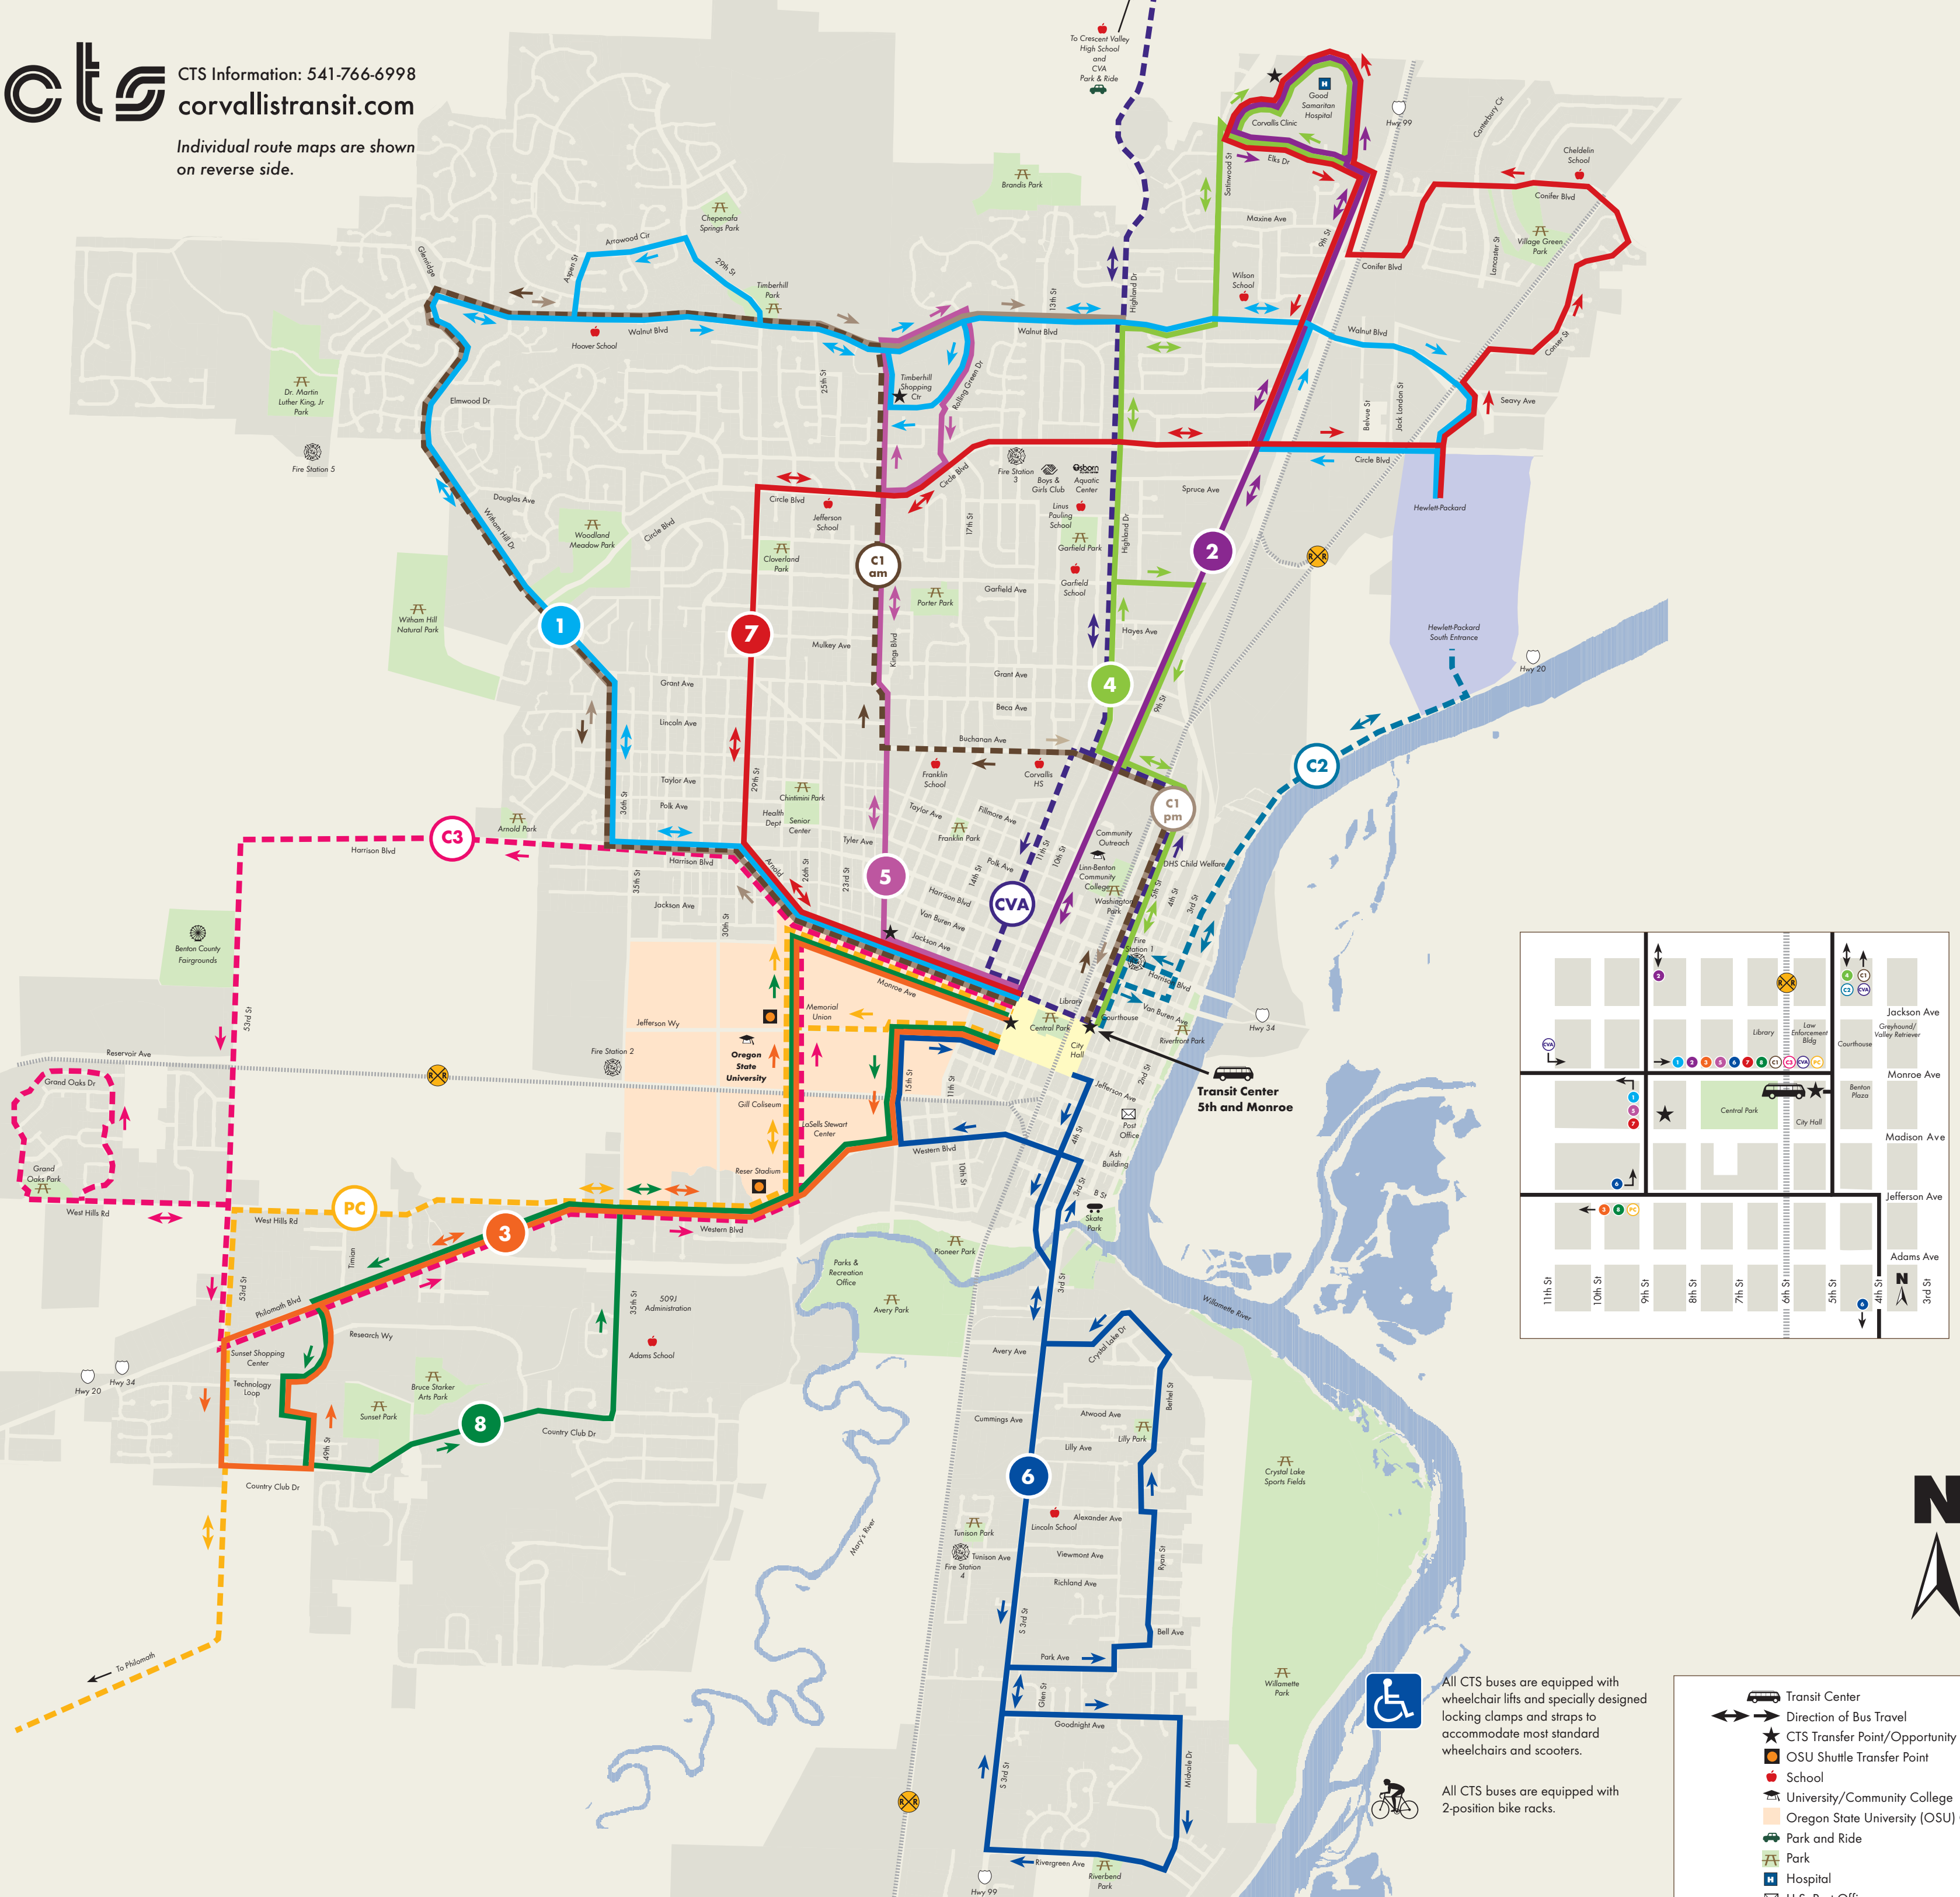

CTS Information: 541-766-6998  
 corvallistransit.com

Individual route maps are shown  
 on reverse side.

All CTS buses are equipped with wheelchair lifts and specially designed locking clamps and straps to accommodate most standard wheelchairs and scooters.

All CTS buses are equipped with 2-position bike racks.

- Transit Center
- Direction of Bus Travel
- CTS Transfer Point/Opportunity
- OSU Shuttle Transfer Point
- School
- University/Community College
- Oregon State University (OSU) Campus
- Park and Ride
- Park
- Hospital
- U.S. Post Office
- Fire Stations
- Fairgrounds
- Aquatic Center
- Skate Park