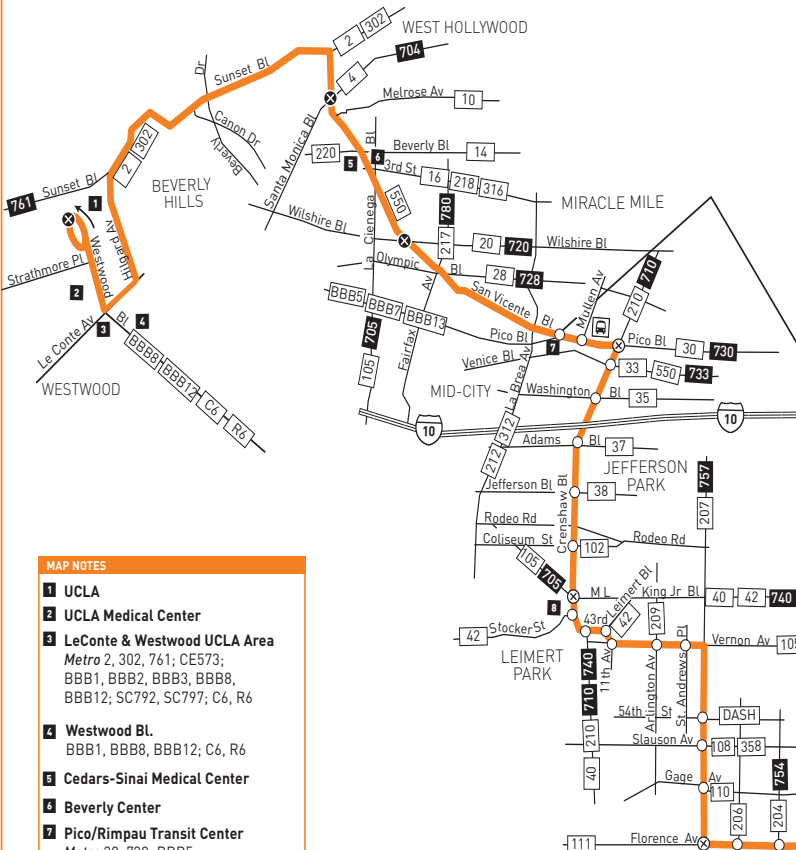

Limited Stop Area:
Limited stops only, as shown, between San Vicente & Pico Bls. and Imperial/Wilmington Station

MAP NOTES

- **1 UCLA**
- **2 UCLA Medical Center**
- **3 Le Conte & Westwood UCLA Area**
  Metro 2, 302, 761; CE573; BBB1, BBB2, BBB3, BBB8, BBB12; SC792, SC797; C6, R6
- **4 Westwood Bl.**
  BBB1, BBB8, BBB12; C6, R6
- **5 Cedars-Sinai Medical Center**
- **6 Beverly Center**
- **7 Pico/Rimpau Transit Center**
  Metro 30, 730; BBB5, BBB7, BBB13
- **8 Baldwin Hills Crenshaw Plaza**
- **9 Manchester Harbor Transitway Sta.**
  Metro Freeway 460, 550, Metro Silver Line Street 45, 81, 115, 745
- **10 103rd St Station**
  Metro Blue Line Metro 55, 117, 254, 612; DASH Watts
- **11 Watts Towers**
- **12 Imperial/Wilmington Station**
  Metro Blue Line Metro Green Line Metro 55, 120, 202, 205, 305, 612; GA5; Lynwood Trolley; Willowbrook and King Medical Center Shuttles
- **13 King Medical Center**

LEGEND

- Route of Line 305
- Limited Stop
- Timepoint
- Limited Stop and Timepoint
- Metro Rail
- Metro Rail Station
- Metro Rail Station and Timepoint
- Transit Center
- Connecting Lines
- Rapid Connecting Lines
- Santa Monica's Big Blue Bus
- Culver CityBus
- LADOT Commuter Express
- Gardena Bus Lines
- Rapid
- Santa Clarita Transit